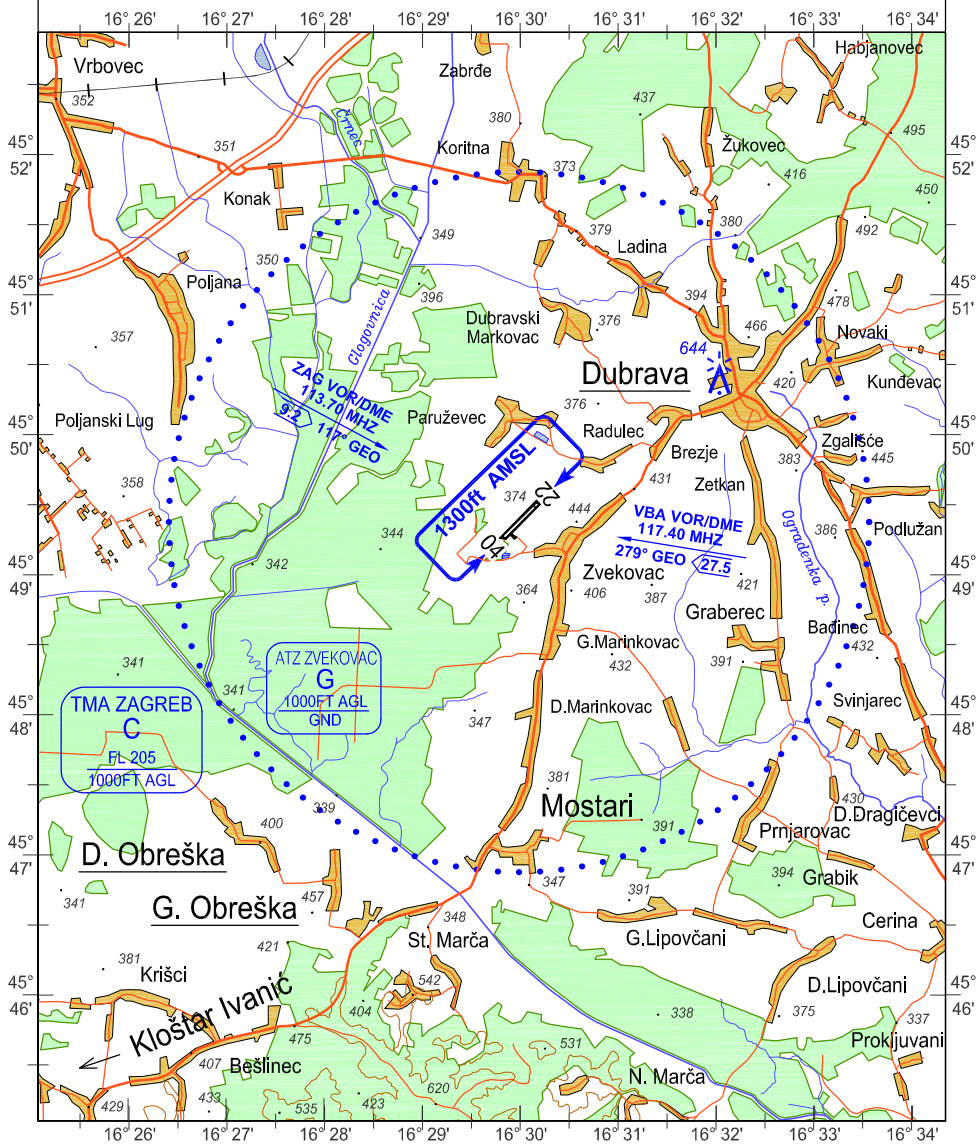

**ZVEKOVAC / Zvekovac
CROATIA**

TMA (C) Zagreb	
ZAGREB APP / Radar	120.700
FIS ZAGREB	135.050
(AFIS)	
ZVEKOVAC INFO	123.500

LDZE
 Elev 374 ft / 114 m
 45 49 23.42 N
 016 30 00.45 E
 1.8 NM SW Dubrava

ALTITUDES AND ELEVATIONS IN FT

SURVEYED AND PRODUCED BY: **IPROJET**, Zagreb