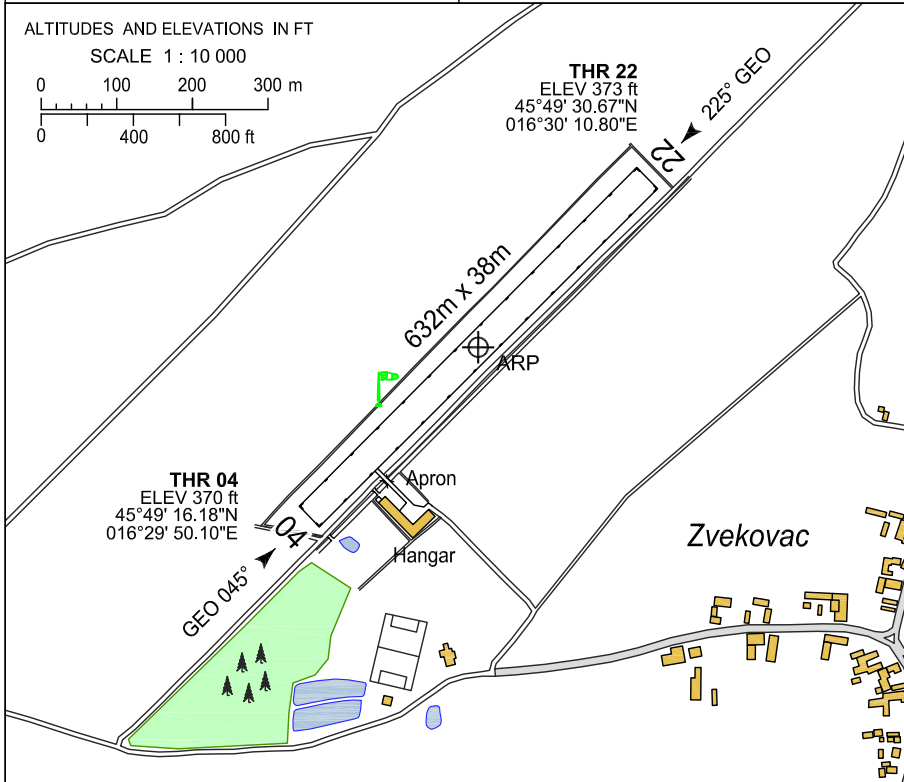

ZVEKOVAC / Zvekovac
CROATIA

(FIS) ZVEKOVAC INFO 123.500
ZAGREB INFO 135.050

ALTITUDES AND ELEVATIONS IN FT
SCALE 1 : 10 000

RWY No	Dimension (m) - Surface	TORA (m)	LDA (m)	Strength	Lights
04 22	632 x 38 Grass	632	632	2730kg MTOW	—