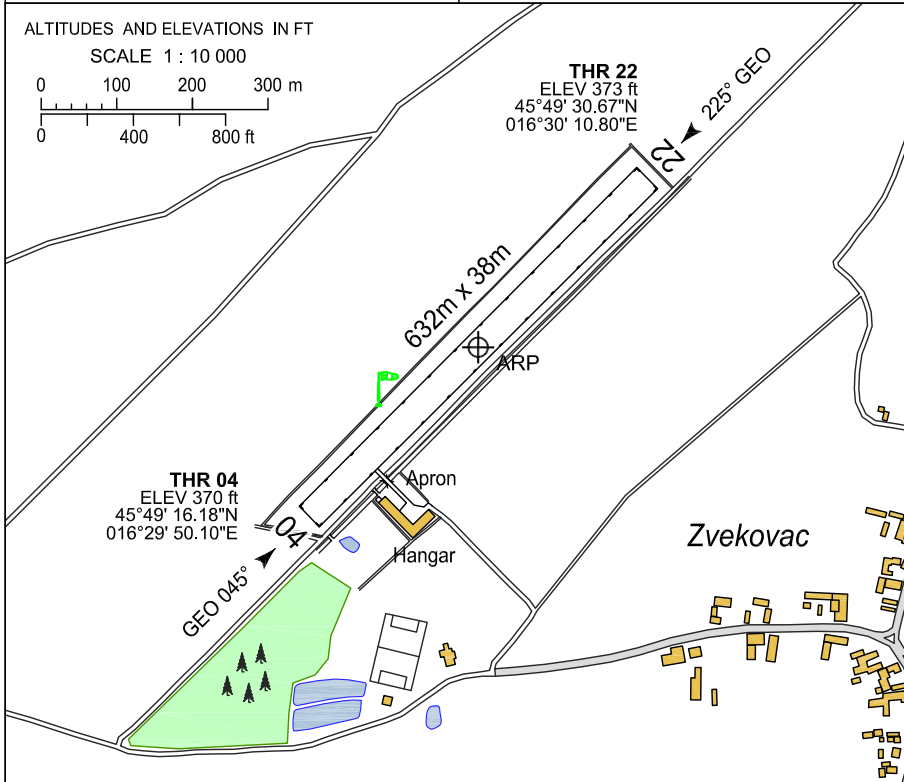

ZVEKOVAC / Zvekovac
CROATIA

(FIS) ZVEKOVAC INFO 123.500
 ZAGREB INFO 135.050

ALTITUDES AND ELEVATIONS IN FT
 SCALE 1 : 10 000

RWY No	Dimension (m) - Surface	TORA (m)	LDA (m)	Strength	Lights
04 22	632 x 38 Grass	632	632	2730kg MTOW	—